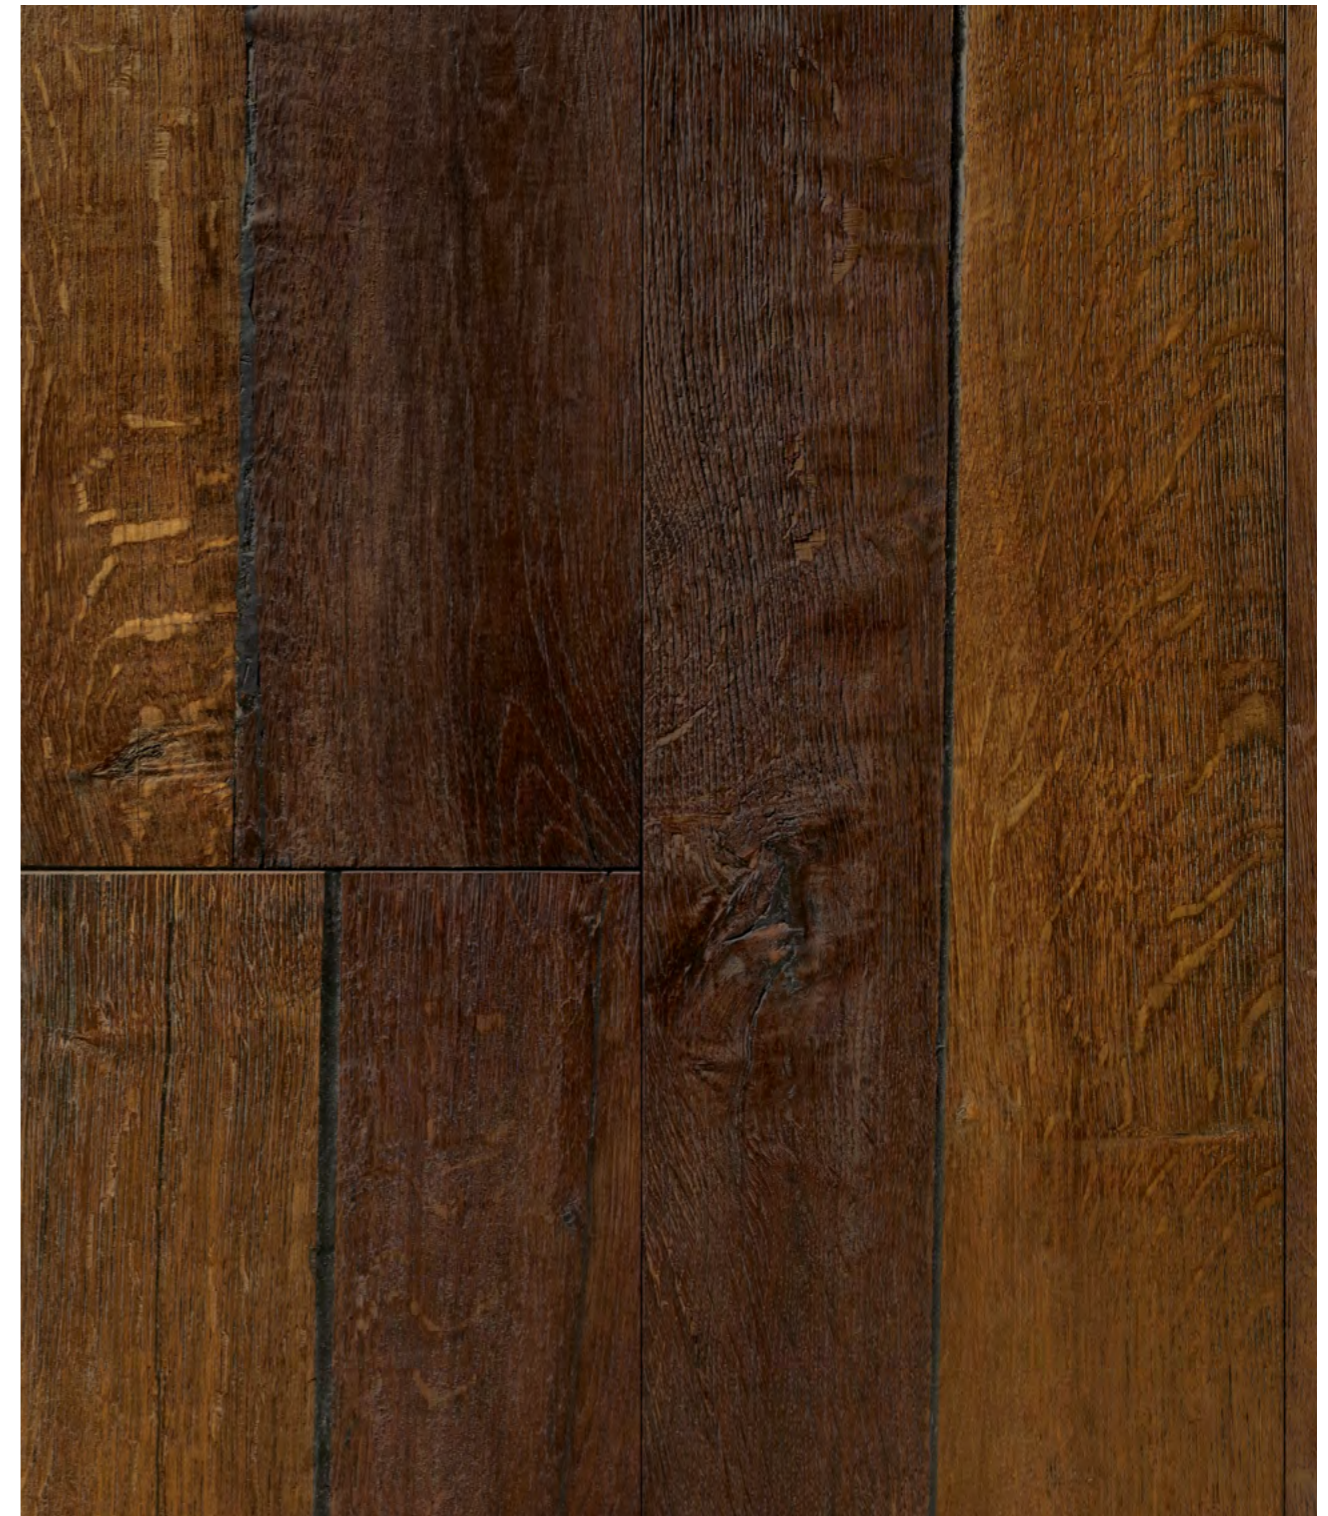

1739956

Craft Café

Dubai, UAE

»Modern yet playful- the engineered wood flooring
Oak smoked elephant skin in a rustic look impresses
the guests of the hip Craft Café in Dubai's trendy
district.«

📍 **Craft Café**
Design District Road
Building 10, 333 300 Dubai
United Arab Emirates