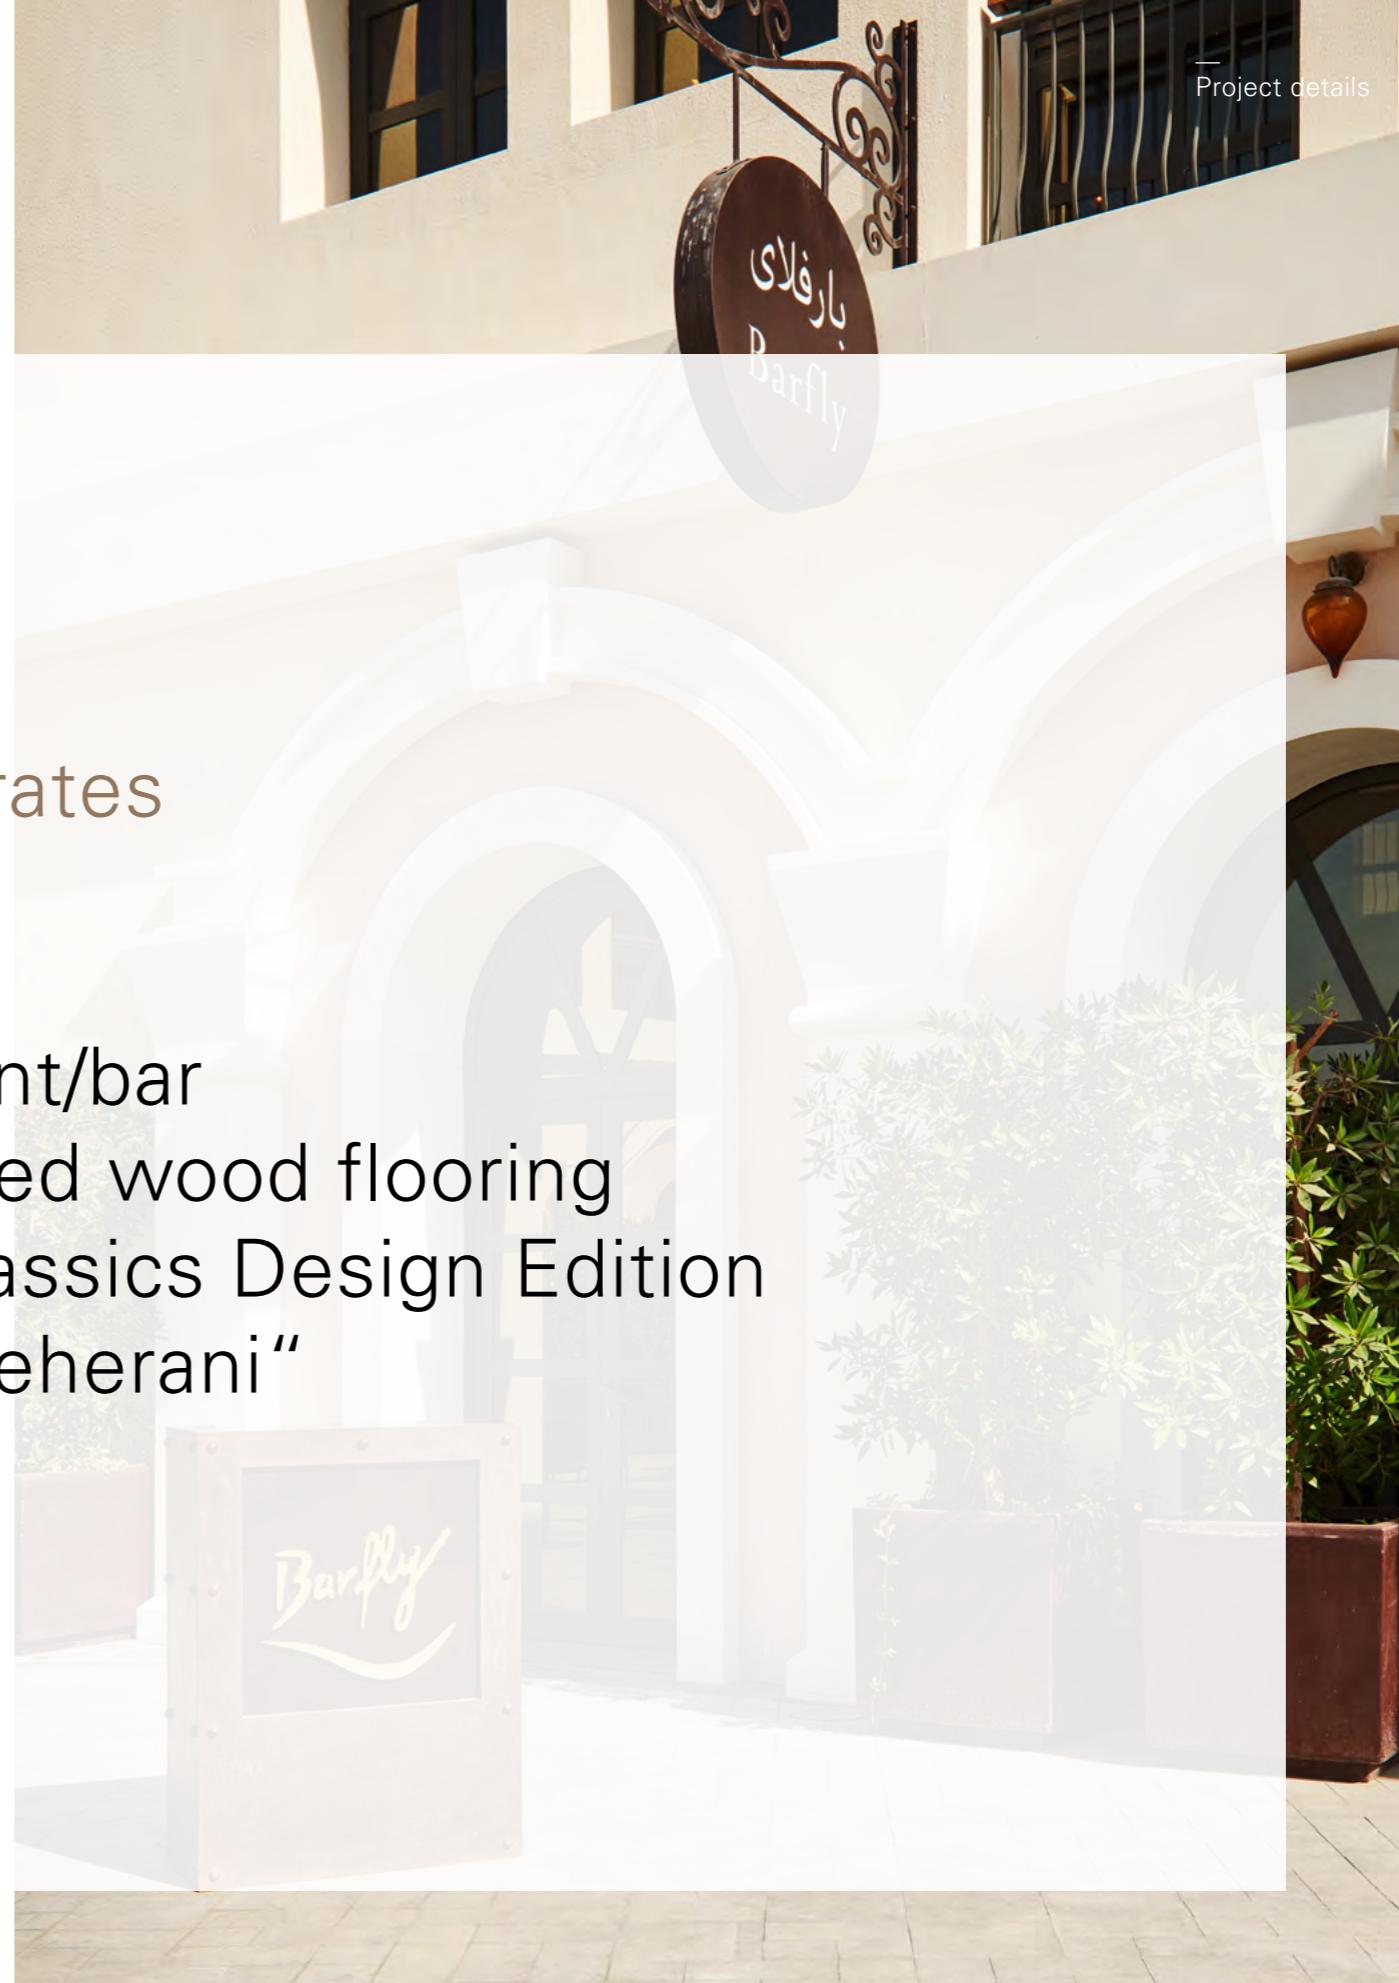

» Installed area: 700 sqm

700 sqm

» Architect: N/A

N/A

» Year: 2016

2016

» Engineered wood flooring French Oak Smoked

Wide plank in herringbone look in two modules (L 1593 x W 215 x H 15 mm) 1531925 and 1531929