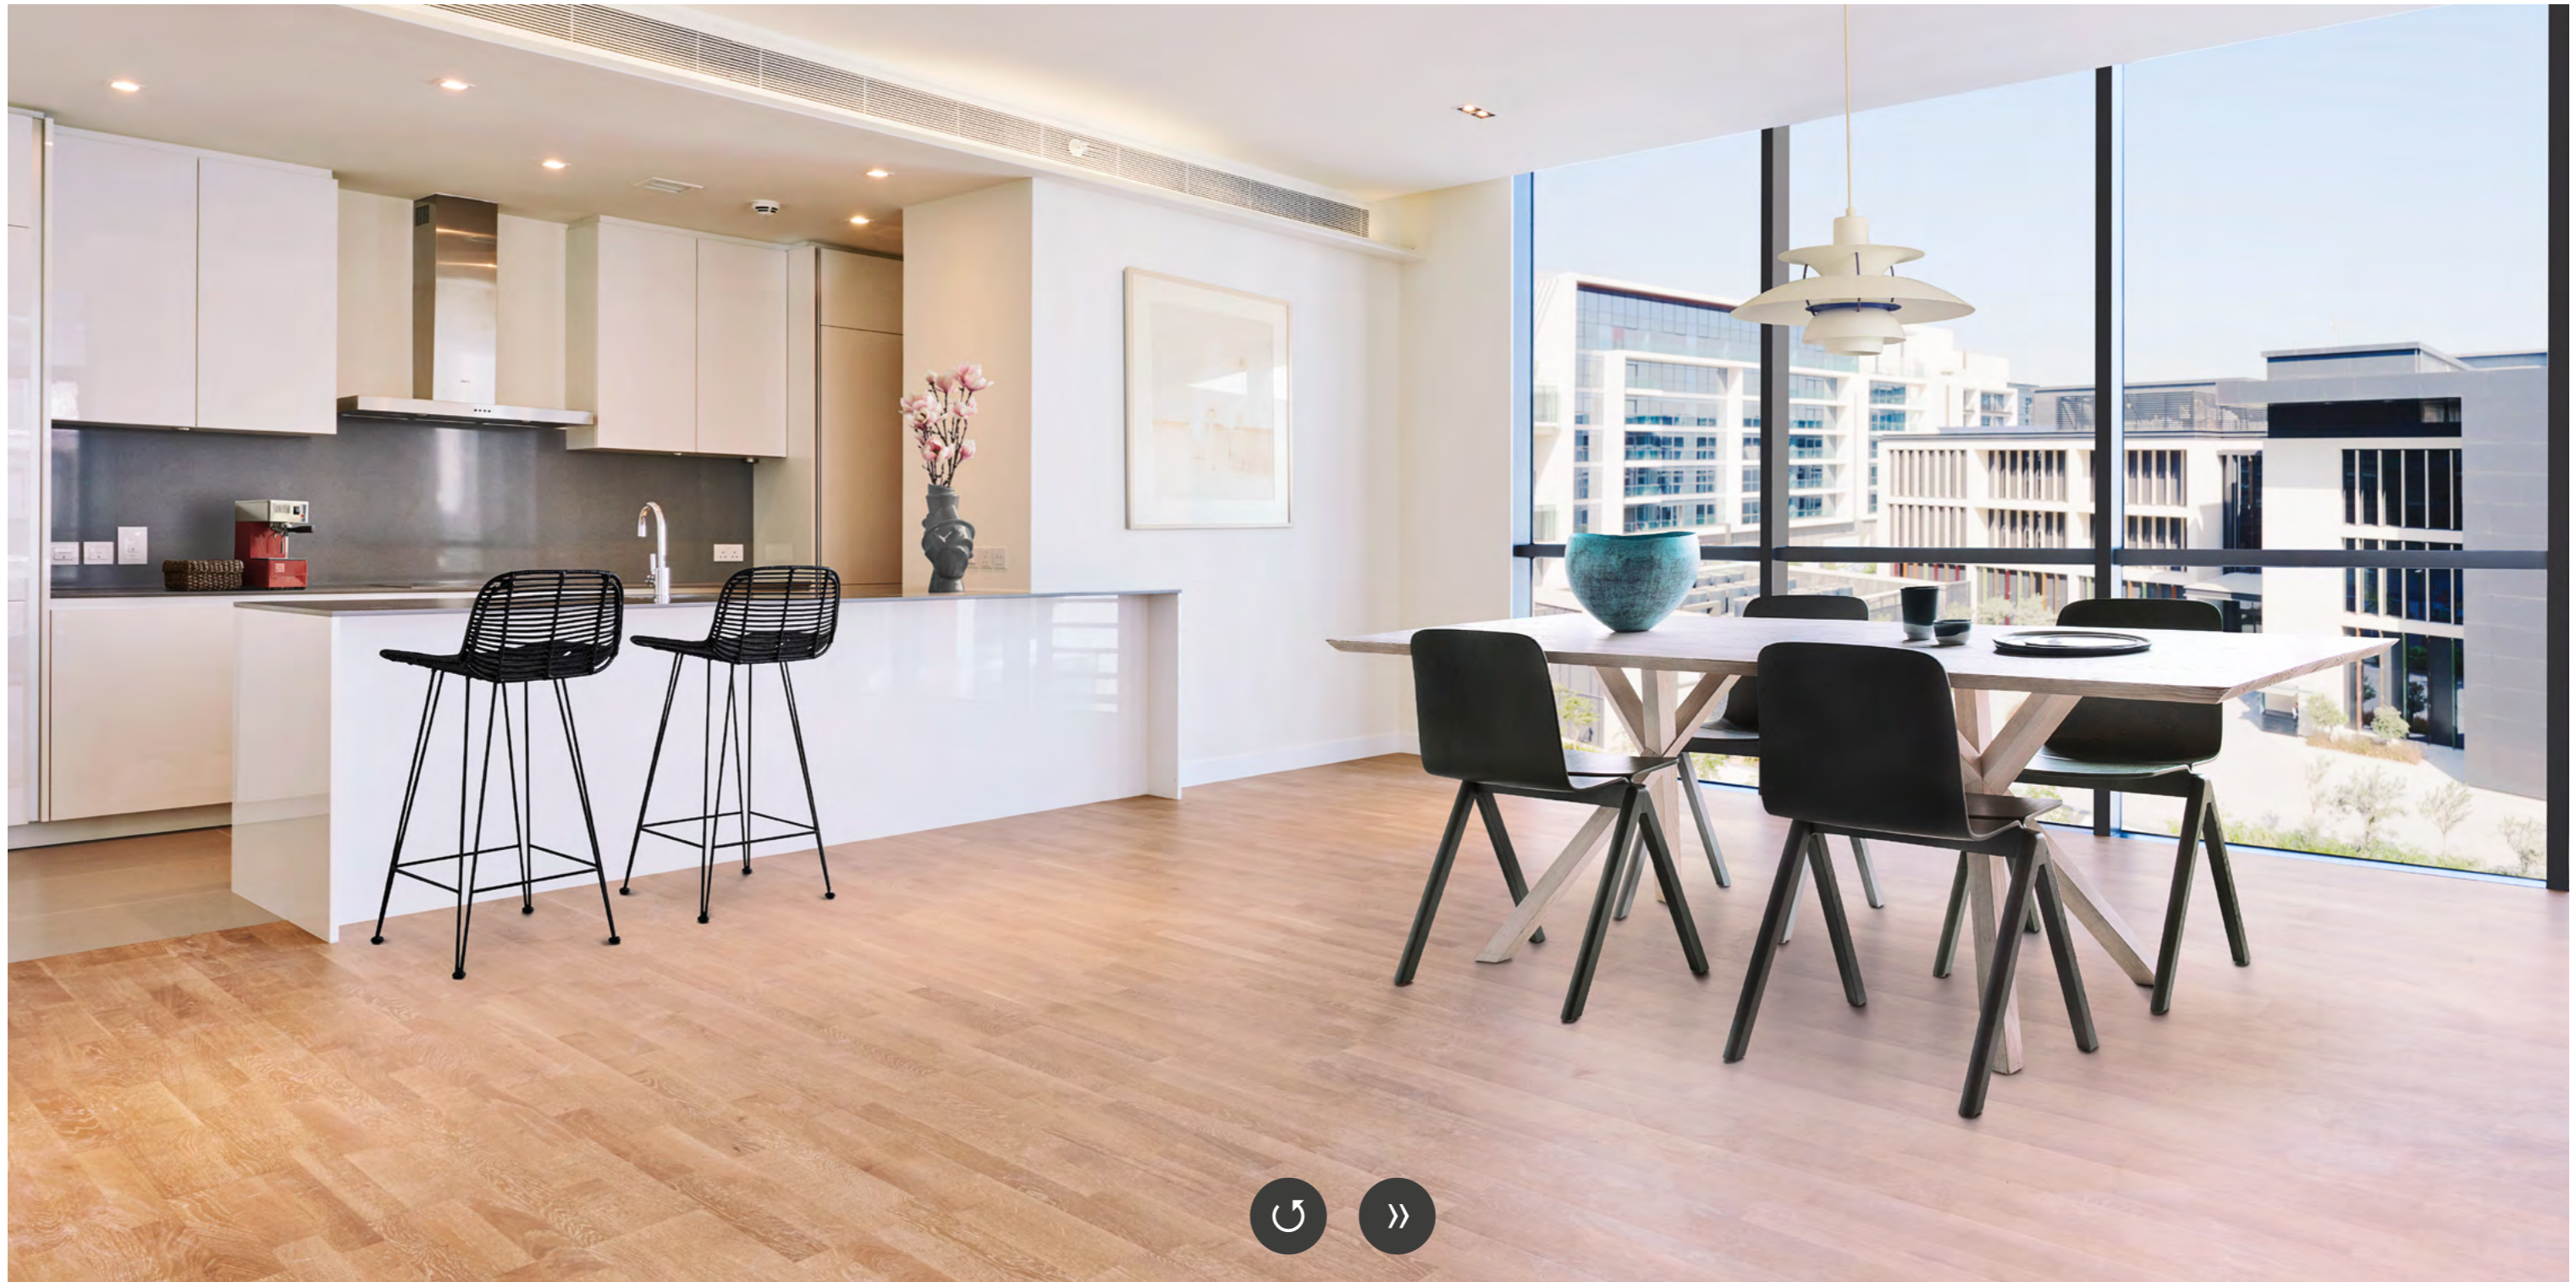

Engineered wood flooring

Oak Custom Colour
without bevel, matt lacquer
3-strip (L 2200 × W 185 × H 13 mm)

Custom product