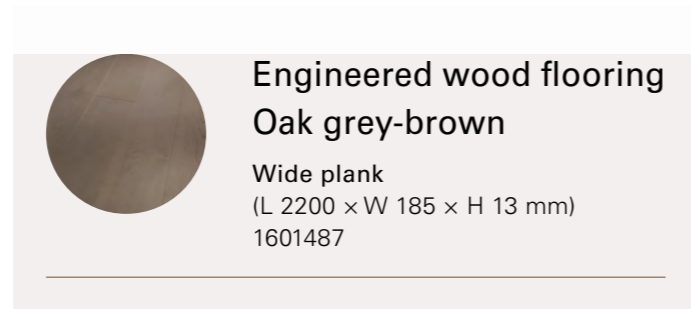

Hidd al Saadiyat

Abu Dhabi

United Arab Emirates

📍 Hidd al Saadiyat
Abu Dhabi
United Arab Emirates

Project details:

- › Category: Residential
- › Product: Engineered wood flooring
- › Installed area: 50.000 sqm
- › Architect: N/A
- › Year: Ongoing