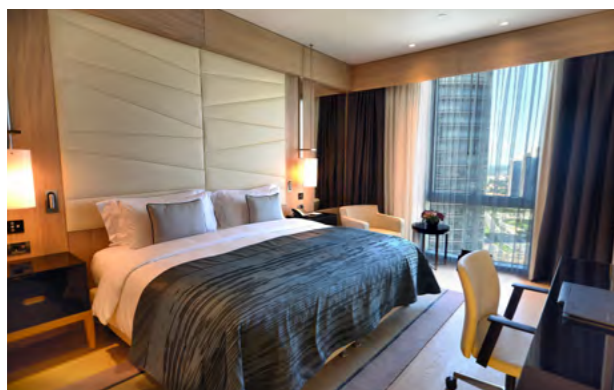

Landhausdiele (L 2200 × B 185 × H 13 mm)
1501312

Auf einen Blick
Eiche weiß

» The Wyndham Grand Hotel is picturesquely located at the banks of the Bosphorus and represents the top-class hotel industry. Luxuriously equipped rooms and suites carry guests into a dream out of The Arabian Nights- in a stylish and modern ambiance. The rooms are enriched with exquisite materials like high-quality oak engineered wood flooring in the popular wide-plank format. With a matt lacquer, the flooring emphasises the beauty of the natural wood while it is simultaneously prepared for the demanding use in hotel rooms.«