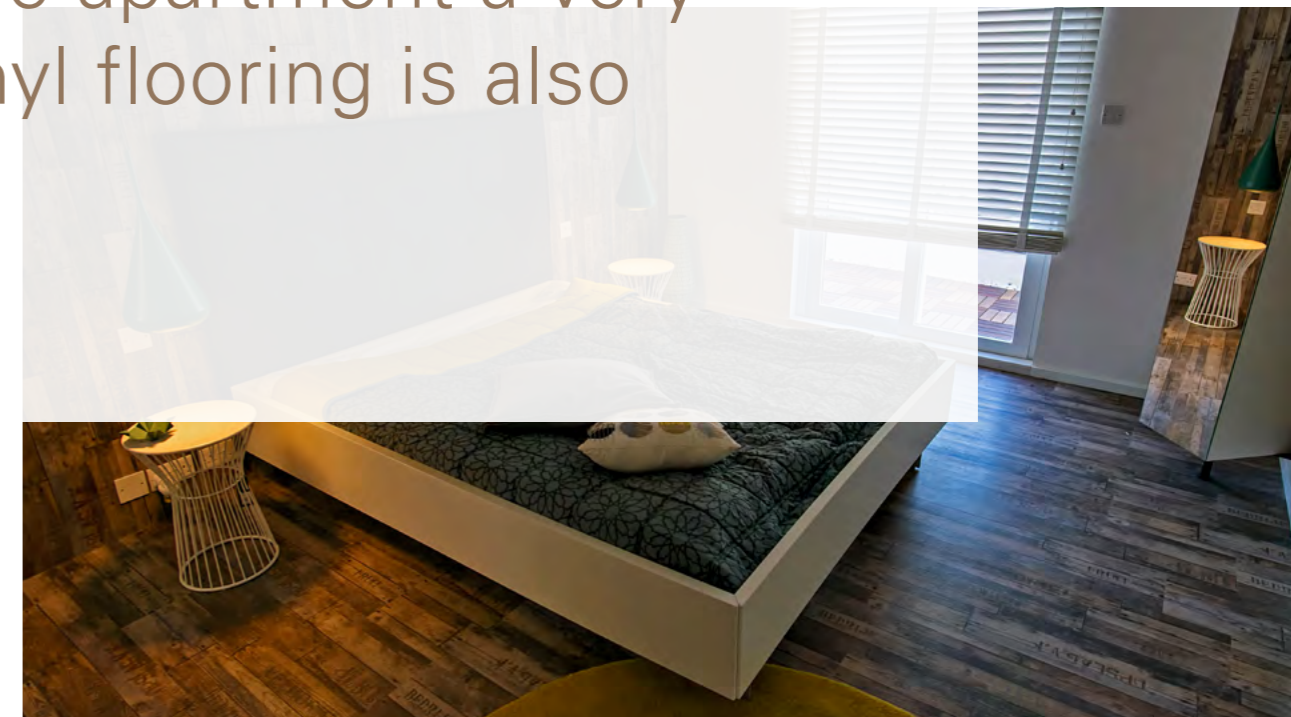

»An industrial style with a loft character is increasingly popular on an international level. Inspired by the history of the buildings and the particular architecture, the interior architects revive the industrial look in the choice of materials. The special challenge: an authentic industrial look with a comfortable atmosphere. This was realised successfully in an exciting project in Malta. Here we equipped an apartment with our vinyl flooring Boxwood vintage brown. The key feature is that the flooring was not only used on the floor but also in the wall design. This gives the apartment a very special charm. The solid material vinyl flooring is also very robust and easy to maintain.«

»An industrial style with a loft character is increasingly popular on an international level. Inspired by the history of the buildings and the particular architecture, the interior architects revive the industrial look in the choice of materials. The special challenge: an authentic industrial look with a comfortable atmosphere. This was realised successfully in an exciting project in Malta. Here we equipped an apartment with our vinyl flooring Boxwood vintage brown. The key feature is that the flooring was not only used on the floor but also in the wall design. This gives the apartment a very special charm. The solid material vinyl flooring is also very robust and easy to maintain.«