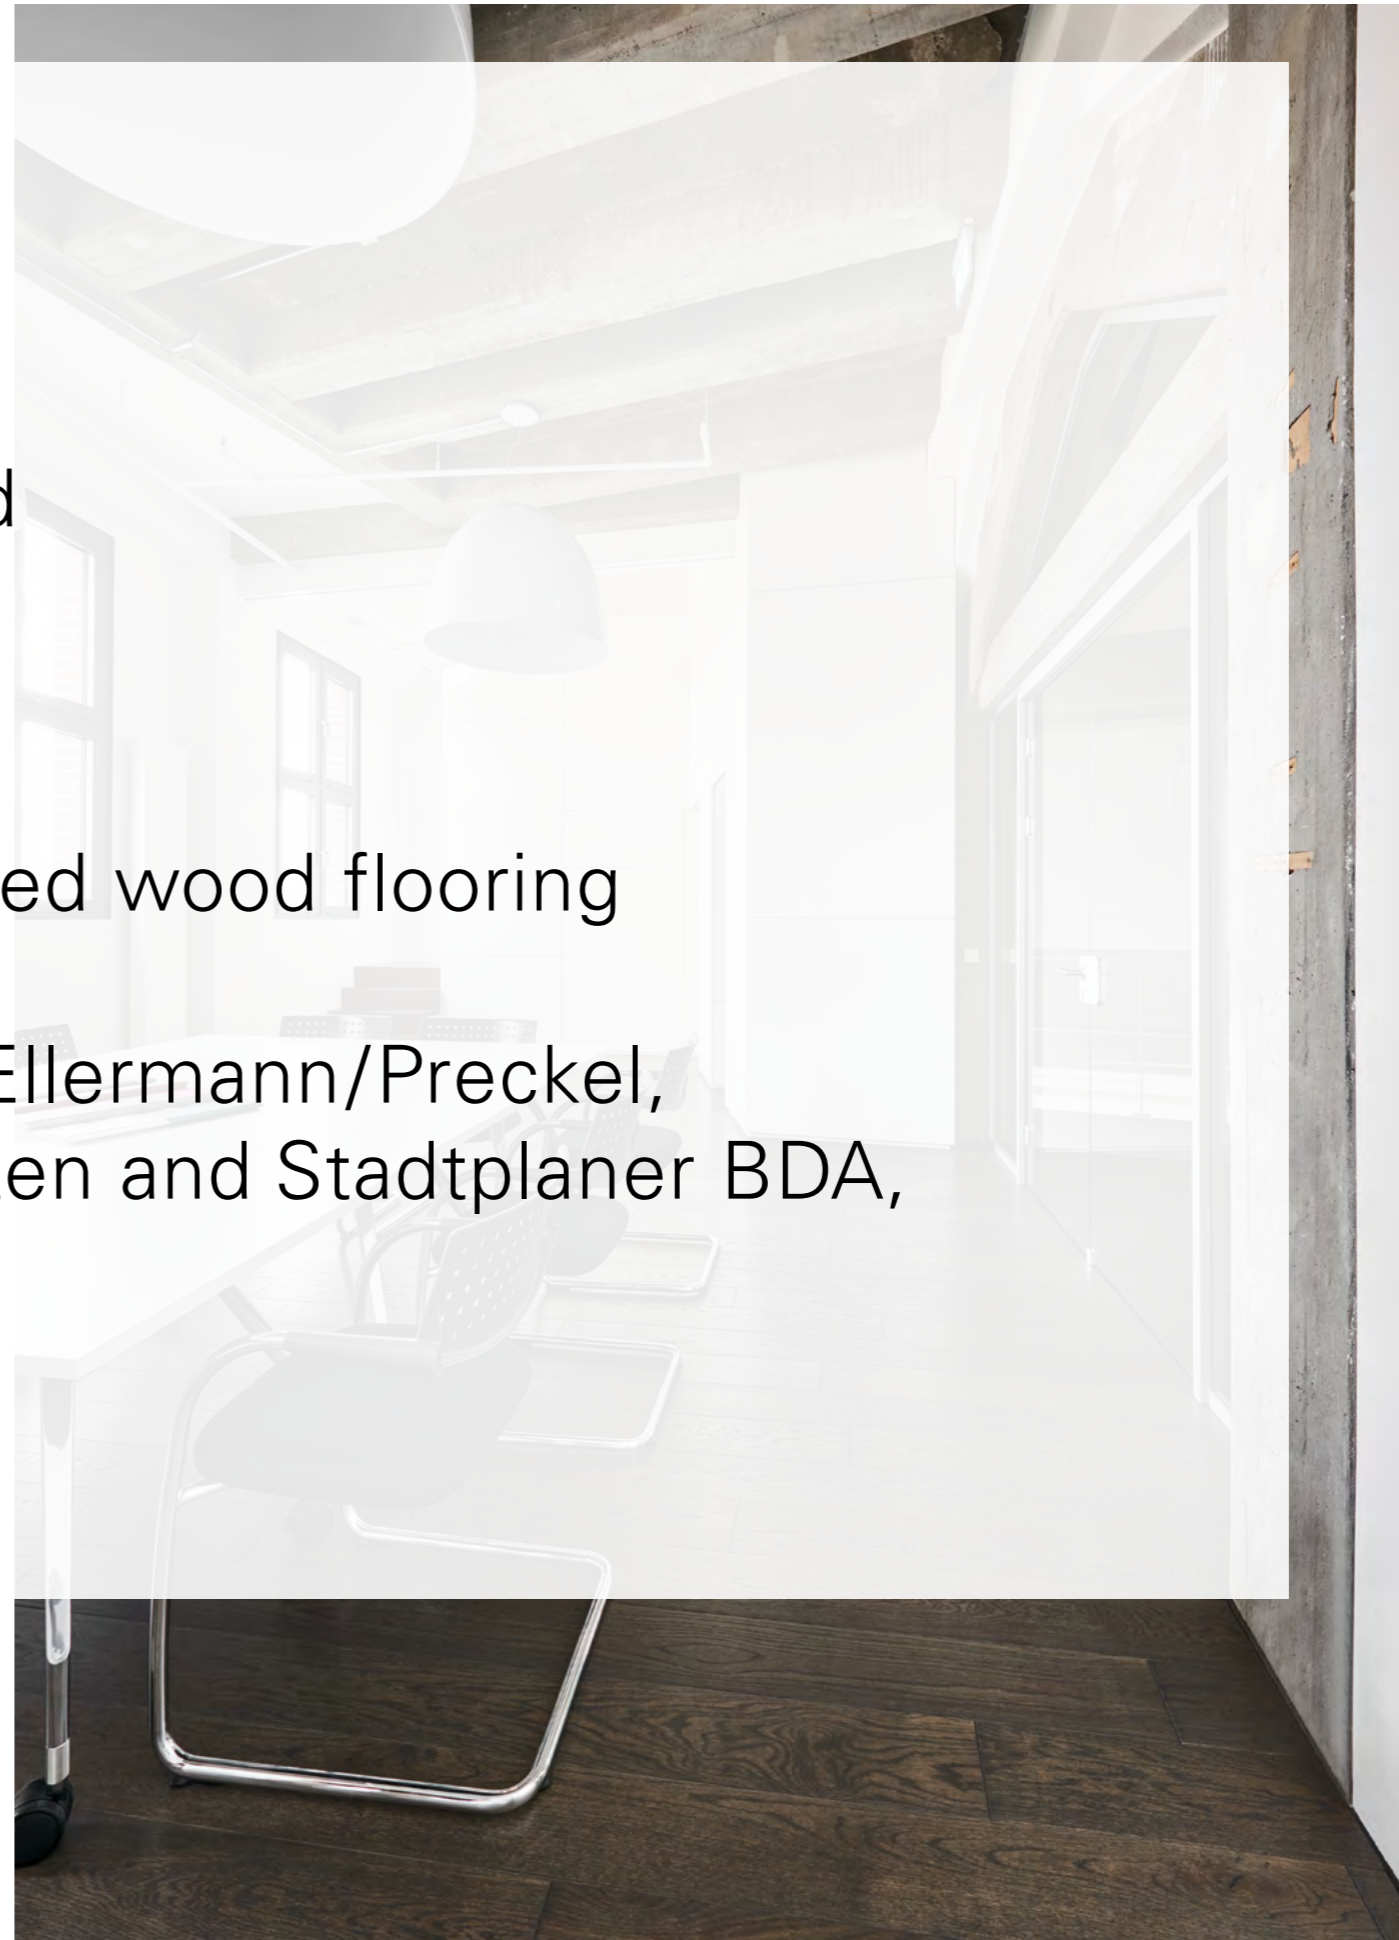

CRAFT CAFÉ

Engineered wood flooring Trendtime 8 Oak smoked elephant skin

Product advantages

Natural product –
each plank is unique

Durable and dimensionally stable

Suitable for everyday use and
easy care

Pleasant and warm underfoot