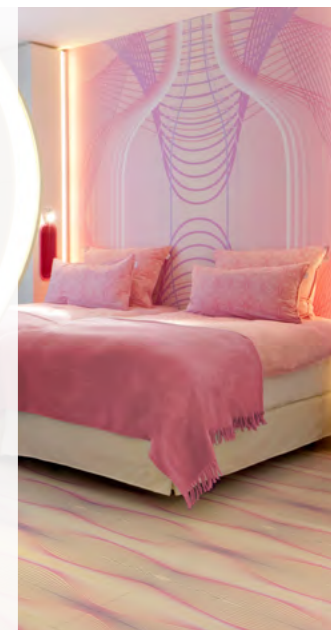

» The striking building designed by architect Sergei Tchoban is located directly on the banks of the river Spree and has more than 300 rooms and suites. The New York designer Karim Rashid designed the interior. His visionary, cheerful designs create a perfect symbiosis with the rather stark architecture of Sergei Tchoban.

Karim Rashid wants to break away from old lifestyle and visual habits. To realise this vision for the hotel rooms, he developed three laminate floors in cooperation with Parador in the colours of the respective building wings: pink in the East Tower, blue in the West Tower, and a discreet grey in the Upper Tower.«

» The striking building designed by architect Sergei Tchoban is located directly on the banks of the river Spree and has more than 300 rooms and suites. The New York designer Karim Rashid designed the interior. His visionary, cheerful designs create a perfect symbiosis with the rather stark architecture of Sergei Tchoban.

Karim Rashid wants to break away from old lifestyle and visual habits. To realise this vision for the hotel rooms, he developed three laminate floors in cooperation with Parador in the colours of the respective building wings: pink in the East Tower, blue in the West Tower, and a discreet grey in the Upper Tower.«

At a glance
East-Tower, West-Tower
and Upper-Tower