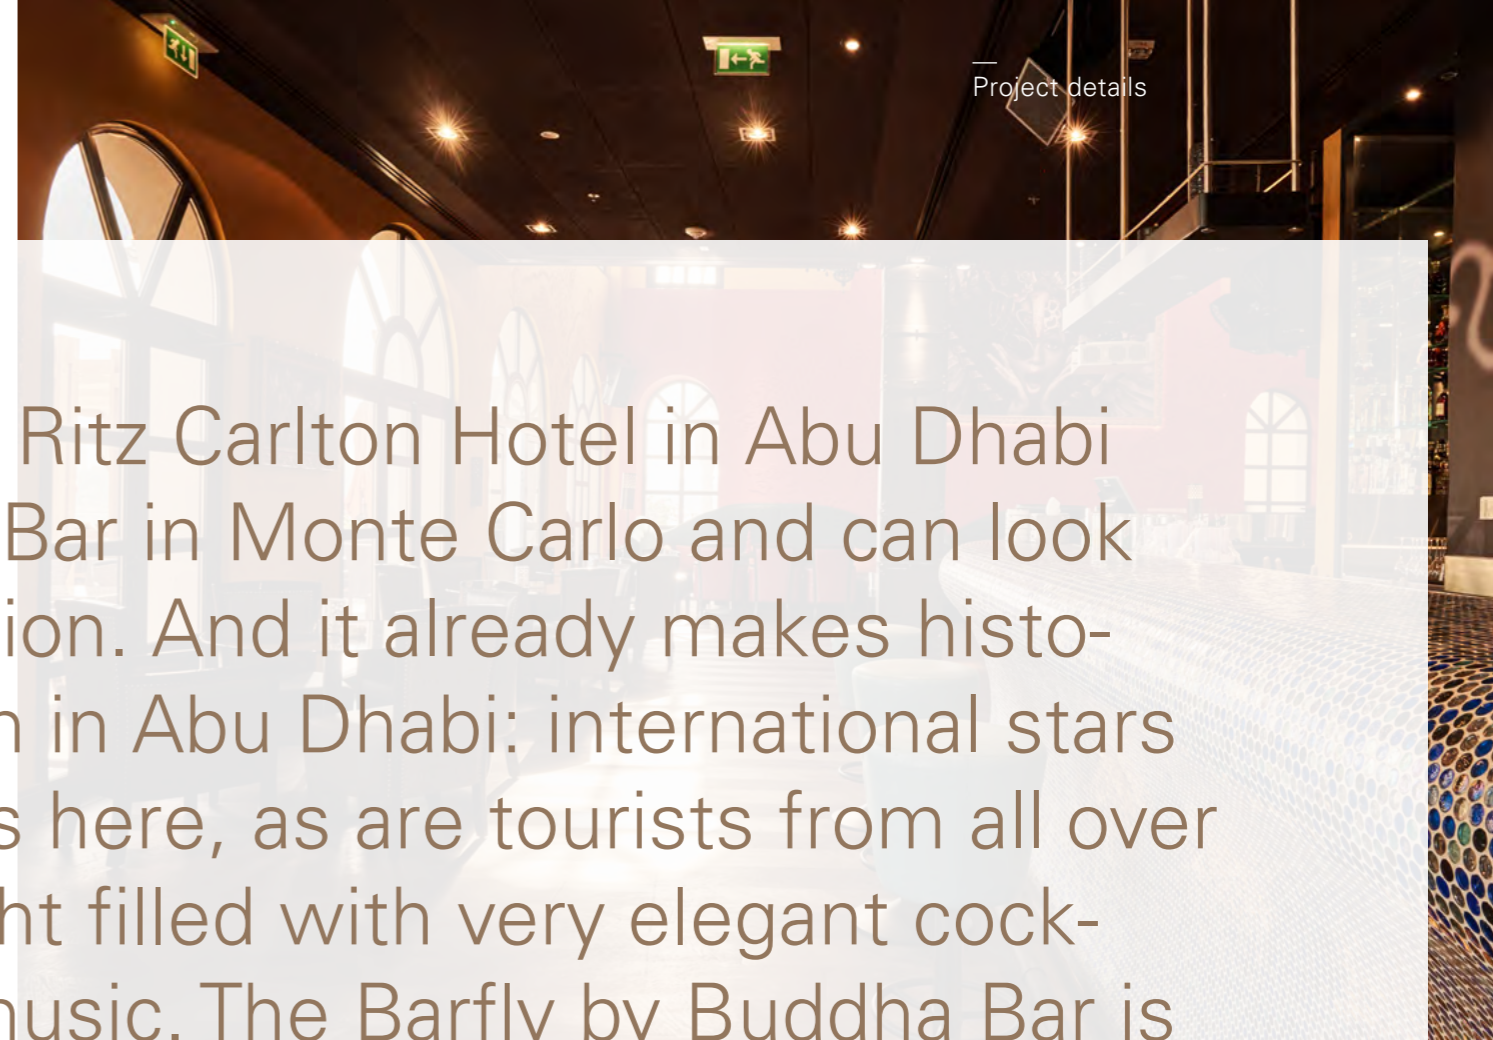

The operators appropriately chose a very special engineered wood flooring: the dark French Oak Smoked from the „New Classics Design Edition by Hadi Teherani“ is a class of its own. The elegant oak engineered wood flooring that is tinted in an elaborate smoking method reinterprets the popular herringbone installation. This created a floor that perfectly combines modernity and timelessness. In the spirit of the bar.«

»The Barfly by Buddha Bar at the Ritz Carlton Hotel in Abu Dhabi is the little sister of the Buddha Bar in Monte Carlo and can look back on an infamous party tradition. And it already makes history at the Venetian Village location in Abu Dhabi: international stars and starlets are welcome guests here, as are tourists from all over the globe wishing to enjoy a night filled with very elegant cocktails, great food, and excellent music. The Barfly by Buddha Bar is about to become a new classic among Abu Dhabi's hot spots.

The operators appropriately chose a very special engineered wood flooring: the dark French Oak Smoked from the „New Classics Design Edition by Hadi Teherani“ is a class of its own. The elegant oak engineered wood flooring that is tinted in an elaborate smoking method reinterprets the popular herringbone installation. This created a floor that perfectly combines modernity and timelessness. In the spirit of the bar.«

At a glance
French Oak Smoked