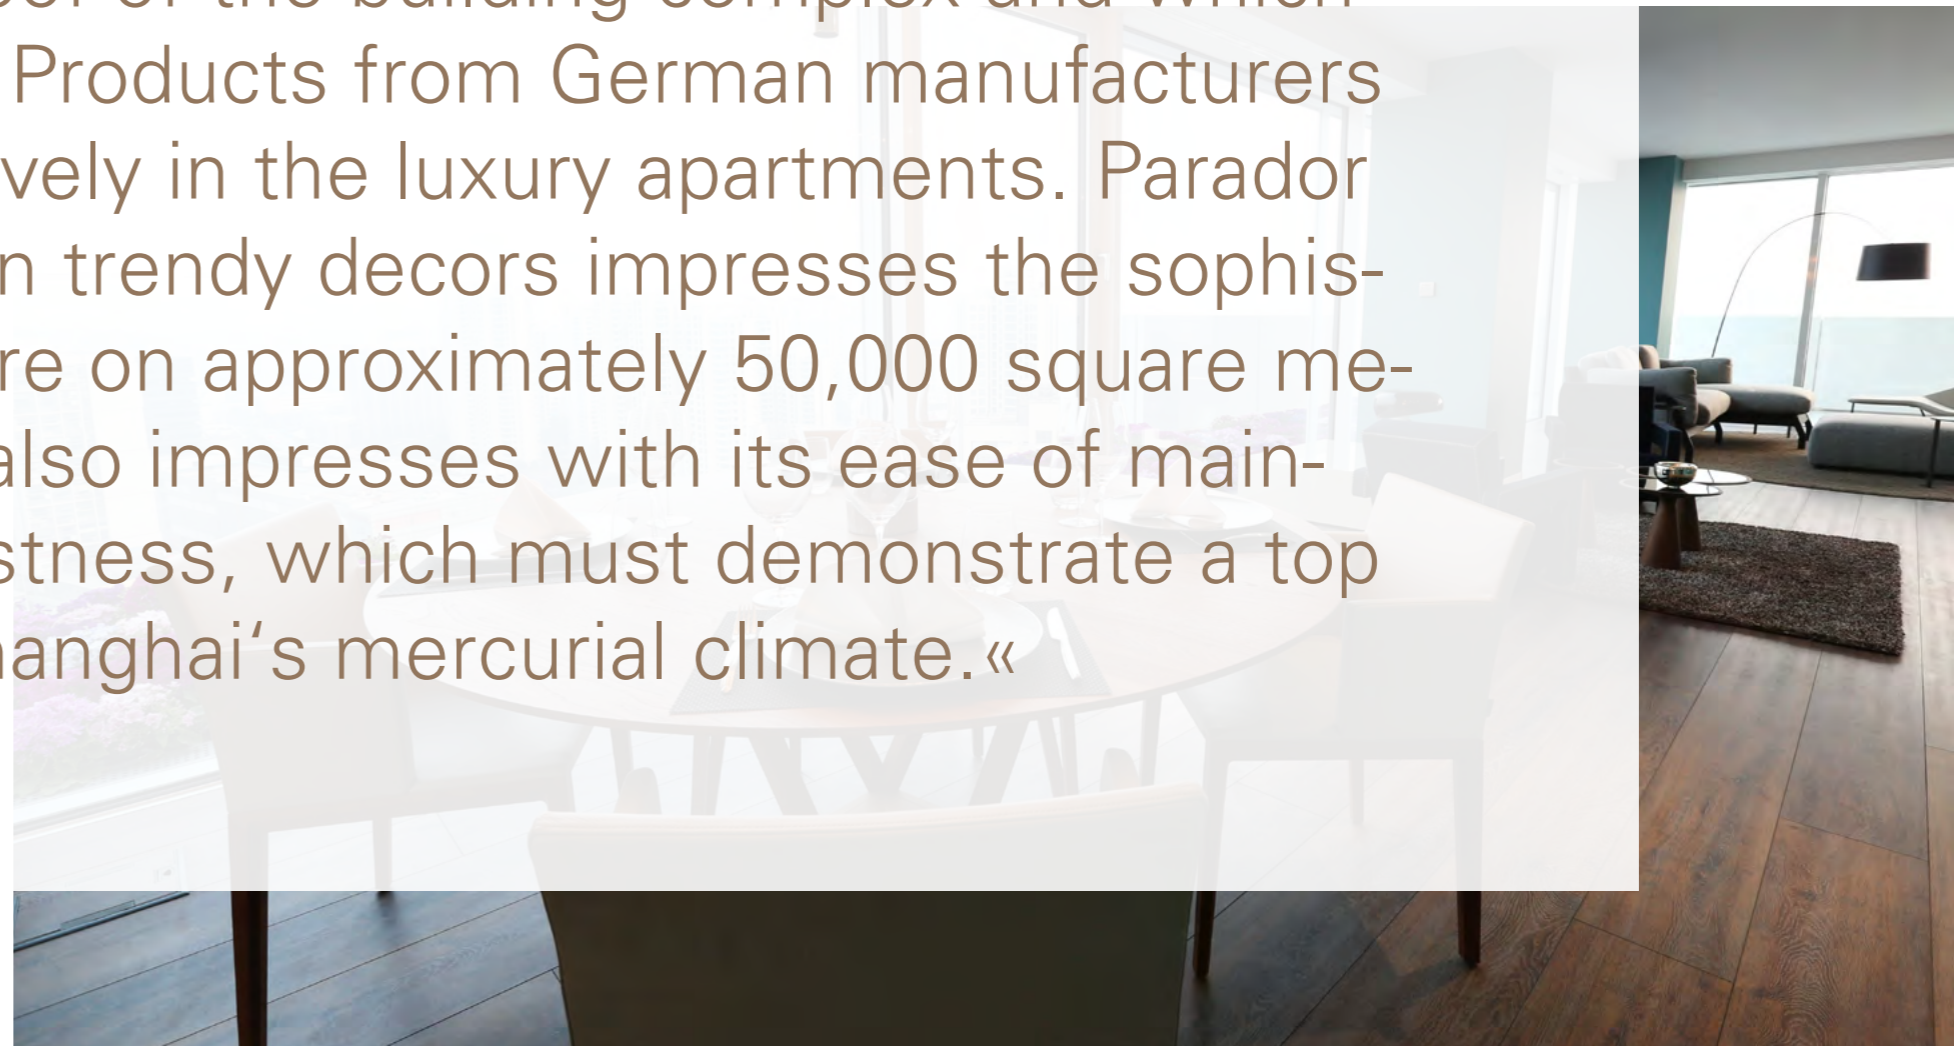

» The CCG Schwarzwald (Black Forest) is a high-end residential project in Shanghai consisting of three large residential towers with apartments and opportunities for shopping, sport, and wellness, as well as restaurants. It is surrounded by 40,000 trees that are in part even planted on the green roof of the building complex and which are its namesake. Products from German manufacturers were used exclusively in the luxury apartments. Parador laminate flooring in trendy decors impresses the sophisticated clients there on approximately 50,000 square metres. The flooring also impresses with its ease of maintenance and robustness, which must demonstrate a top performance in Shanghai's mercurial climate.«

At a glance
Oak cognac
Zinc 30