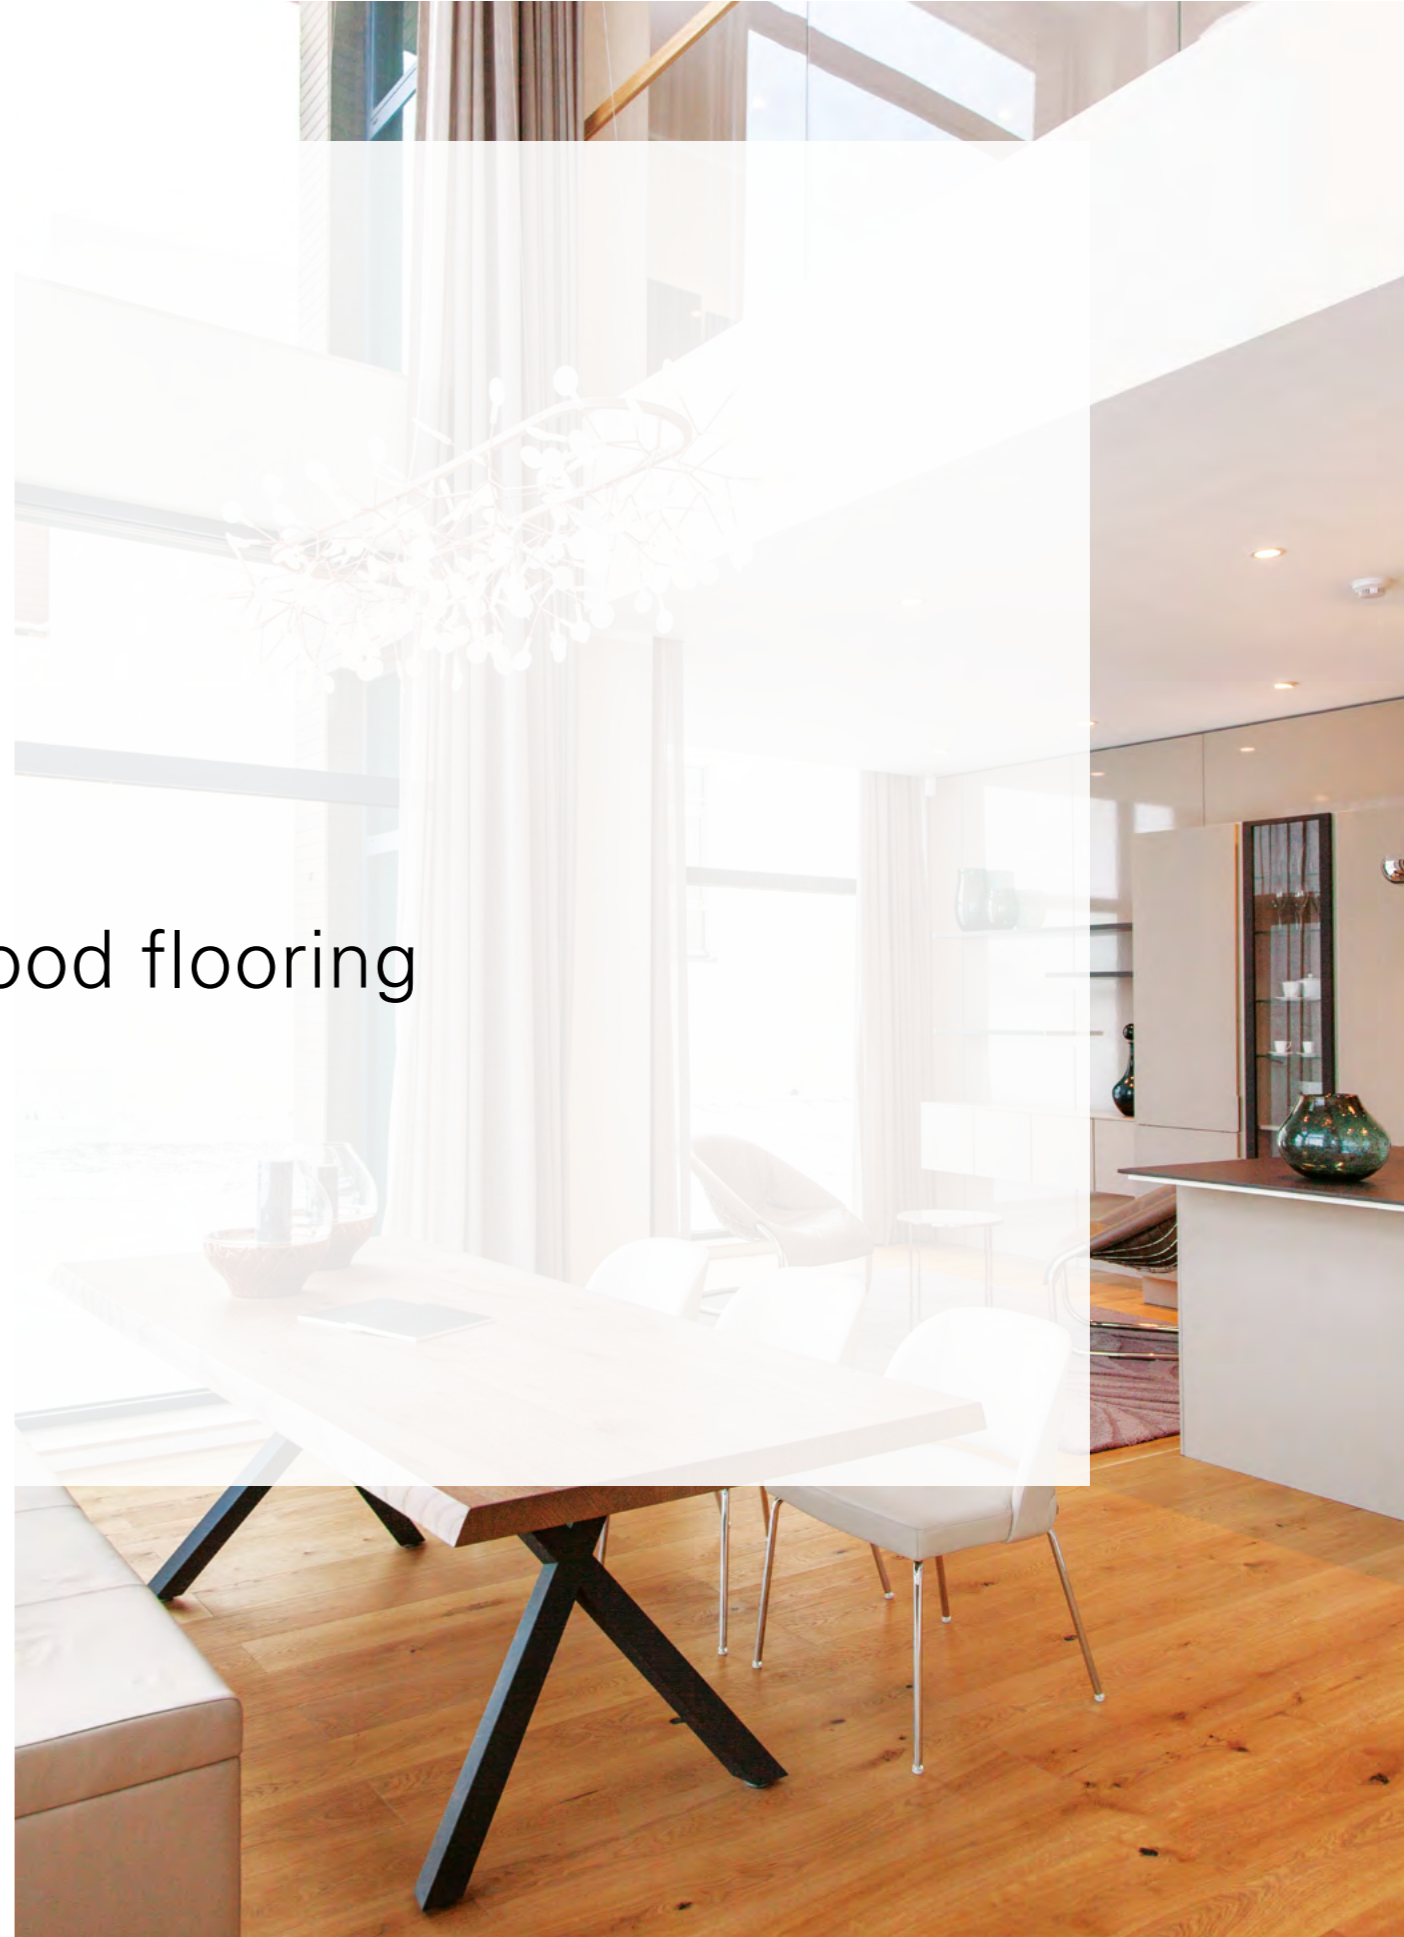

- › Category: Residential
- › Product: Engineered wood flooring
- › Installed area: 13,000 sqm
- › Architect: N/A
- › Year: 2016

Engineered wood flooring
Oak brushed

Wide plank (L 2200 x W 185 x H 13 mm)
1428951