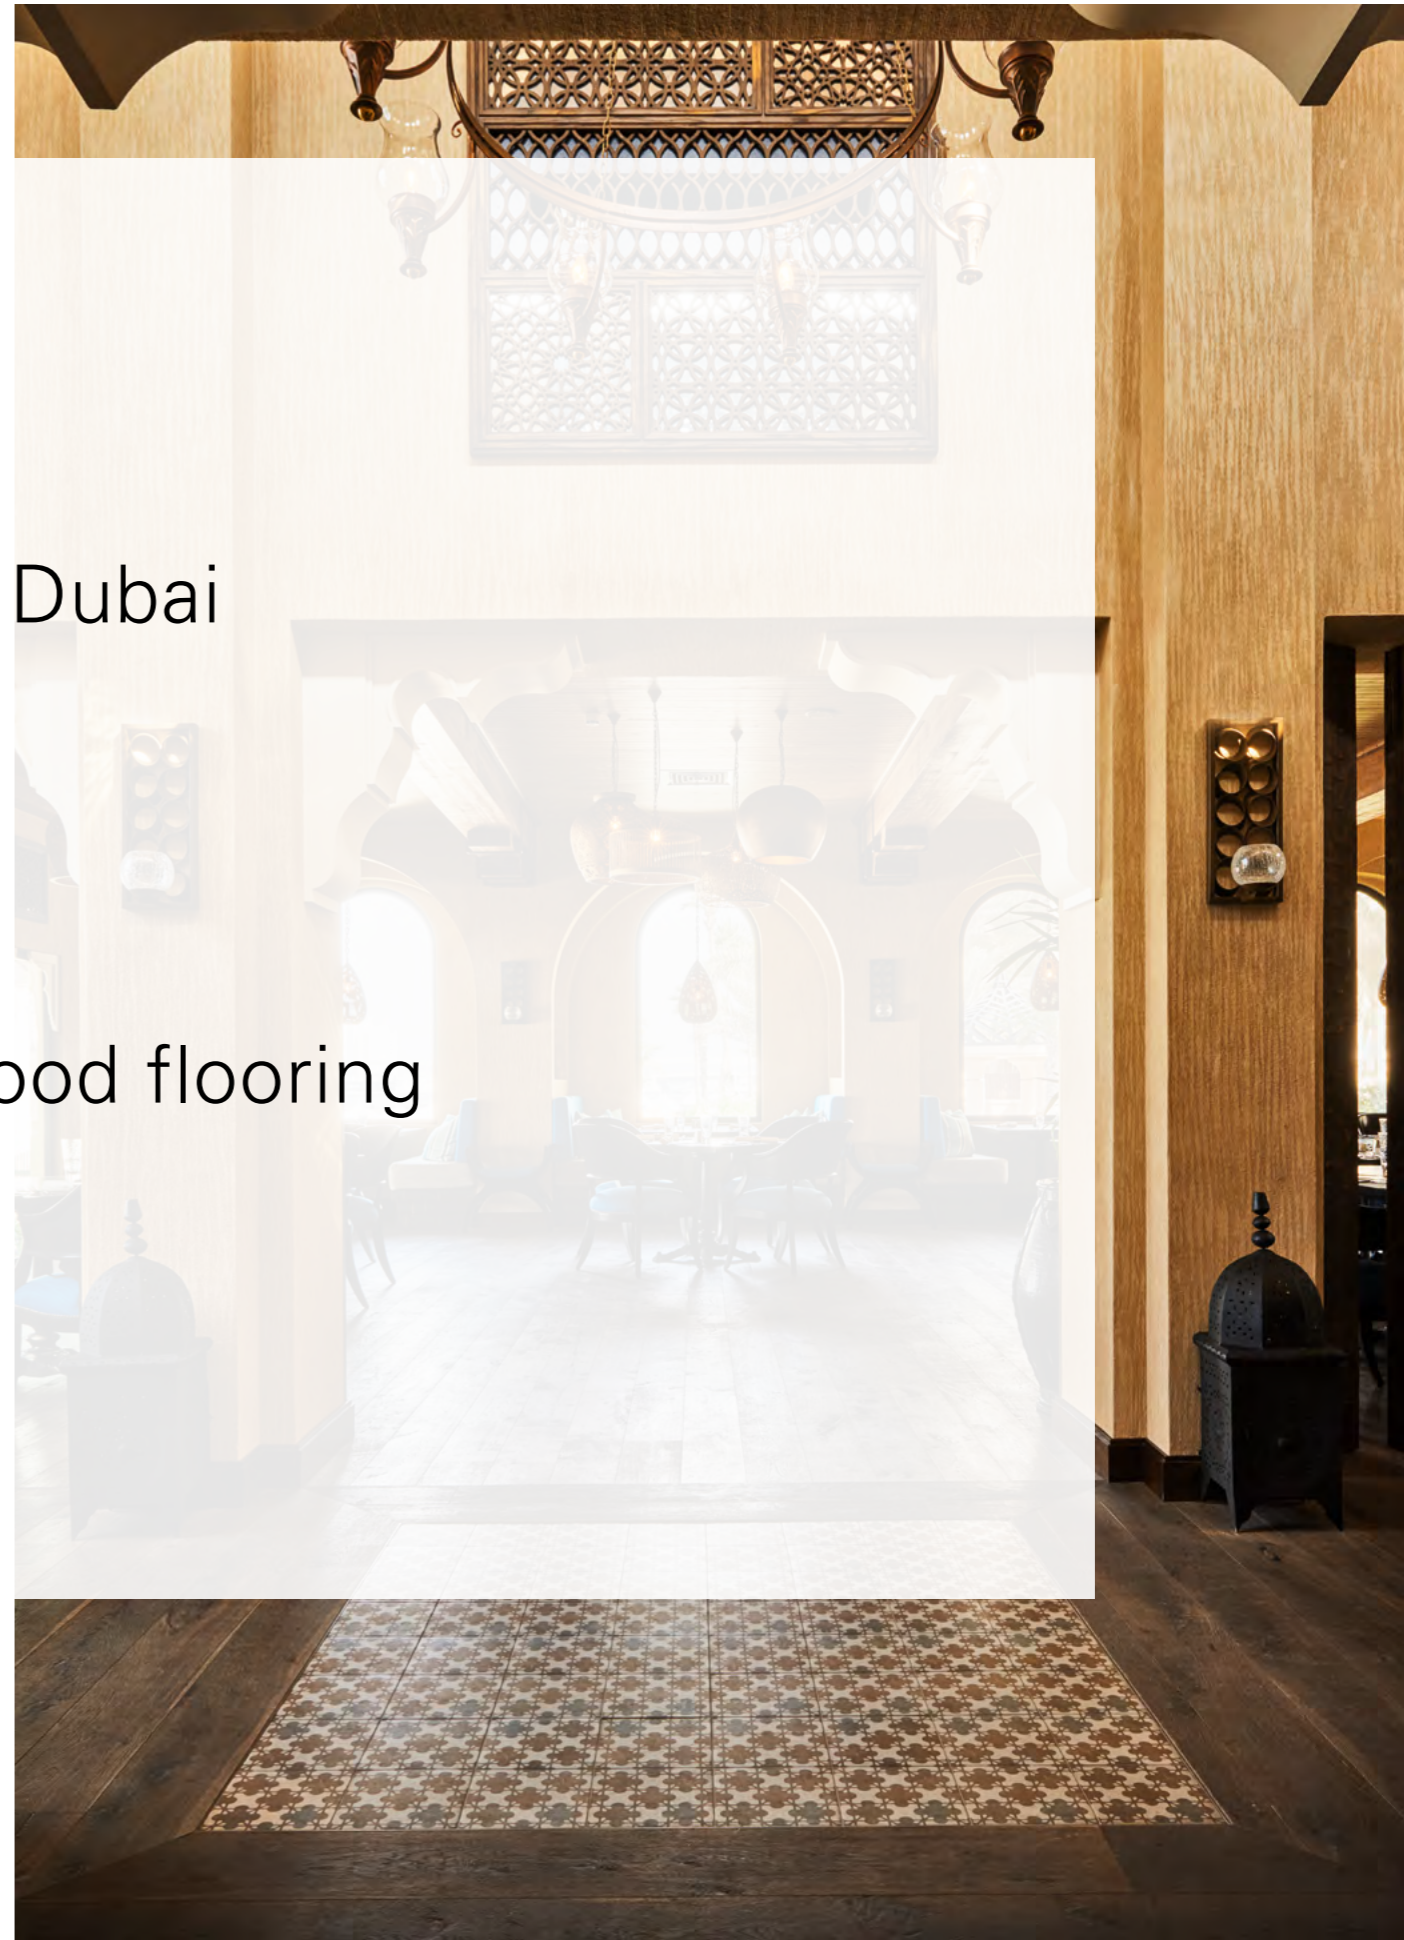

The Beach Bar & Grill

Dubai, UAE

»A wood floor that harmonises perfectly with the ocean and the beach while emphasising the natural ambiance of The Beach Bar. A pleasant floor for everyone that loves the beach.

The Beach Bar & Grill

One & Only Royal Mirage Hotel,

Al Sufouh Road, Jumeirah Beach, Dubai

United Arab Emirates

Project details:

- › Category: Restaurant
- › Product: Engineered wood flooring
- › Installed area: 350 sqm
- › Architect: N/A
- › Year: 2016

Project details:

- › Category: Restaurant
- › Product: Engineered wood flooring
- › Installed area: 350 sqm
- › Architect: N/A
- › Year: 2016

Engineered wood flooring
Oak smoked elephant skin
Wide plank (L 1882 x W 190 x H 15 mm)
1739954