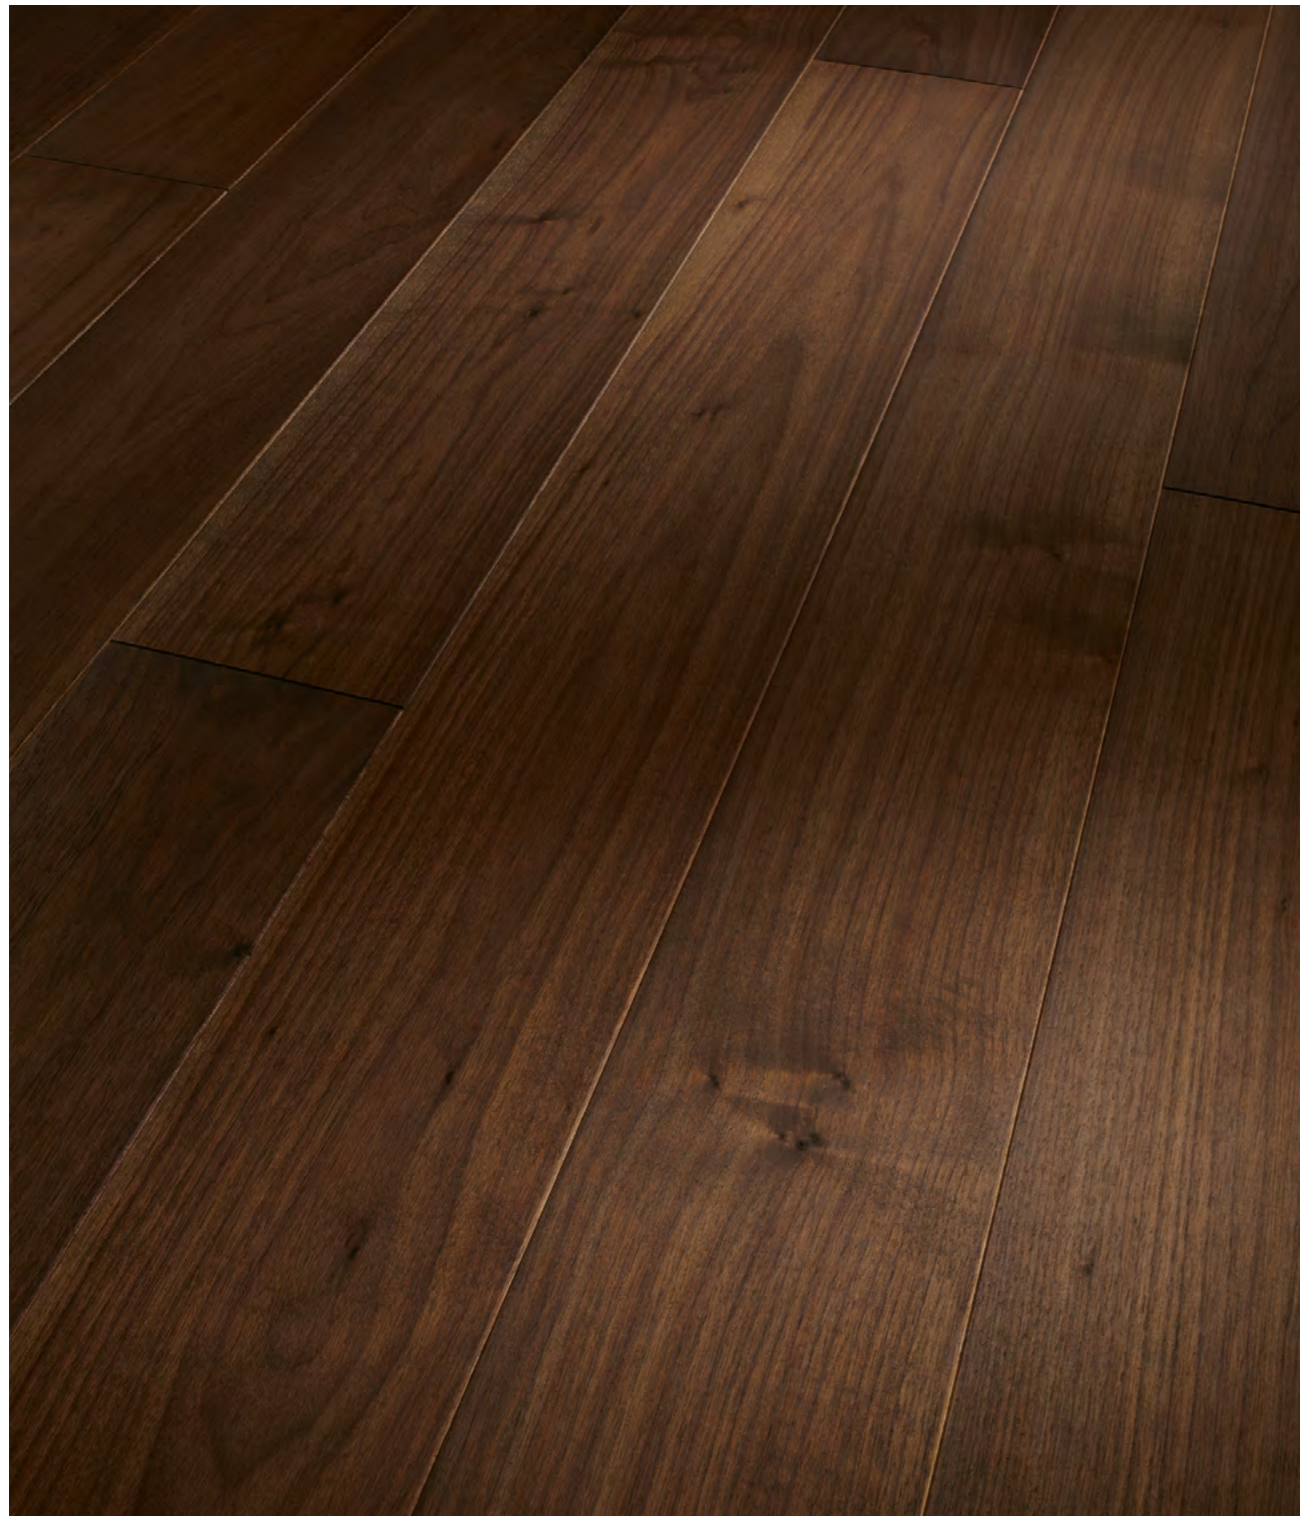

Engineered wood flooring

Trendtime 4, Walnut Antique

4-sided bevel, matt lacquer

Wide plank (L 2010 × W 160 × H 13 mm)

1518200