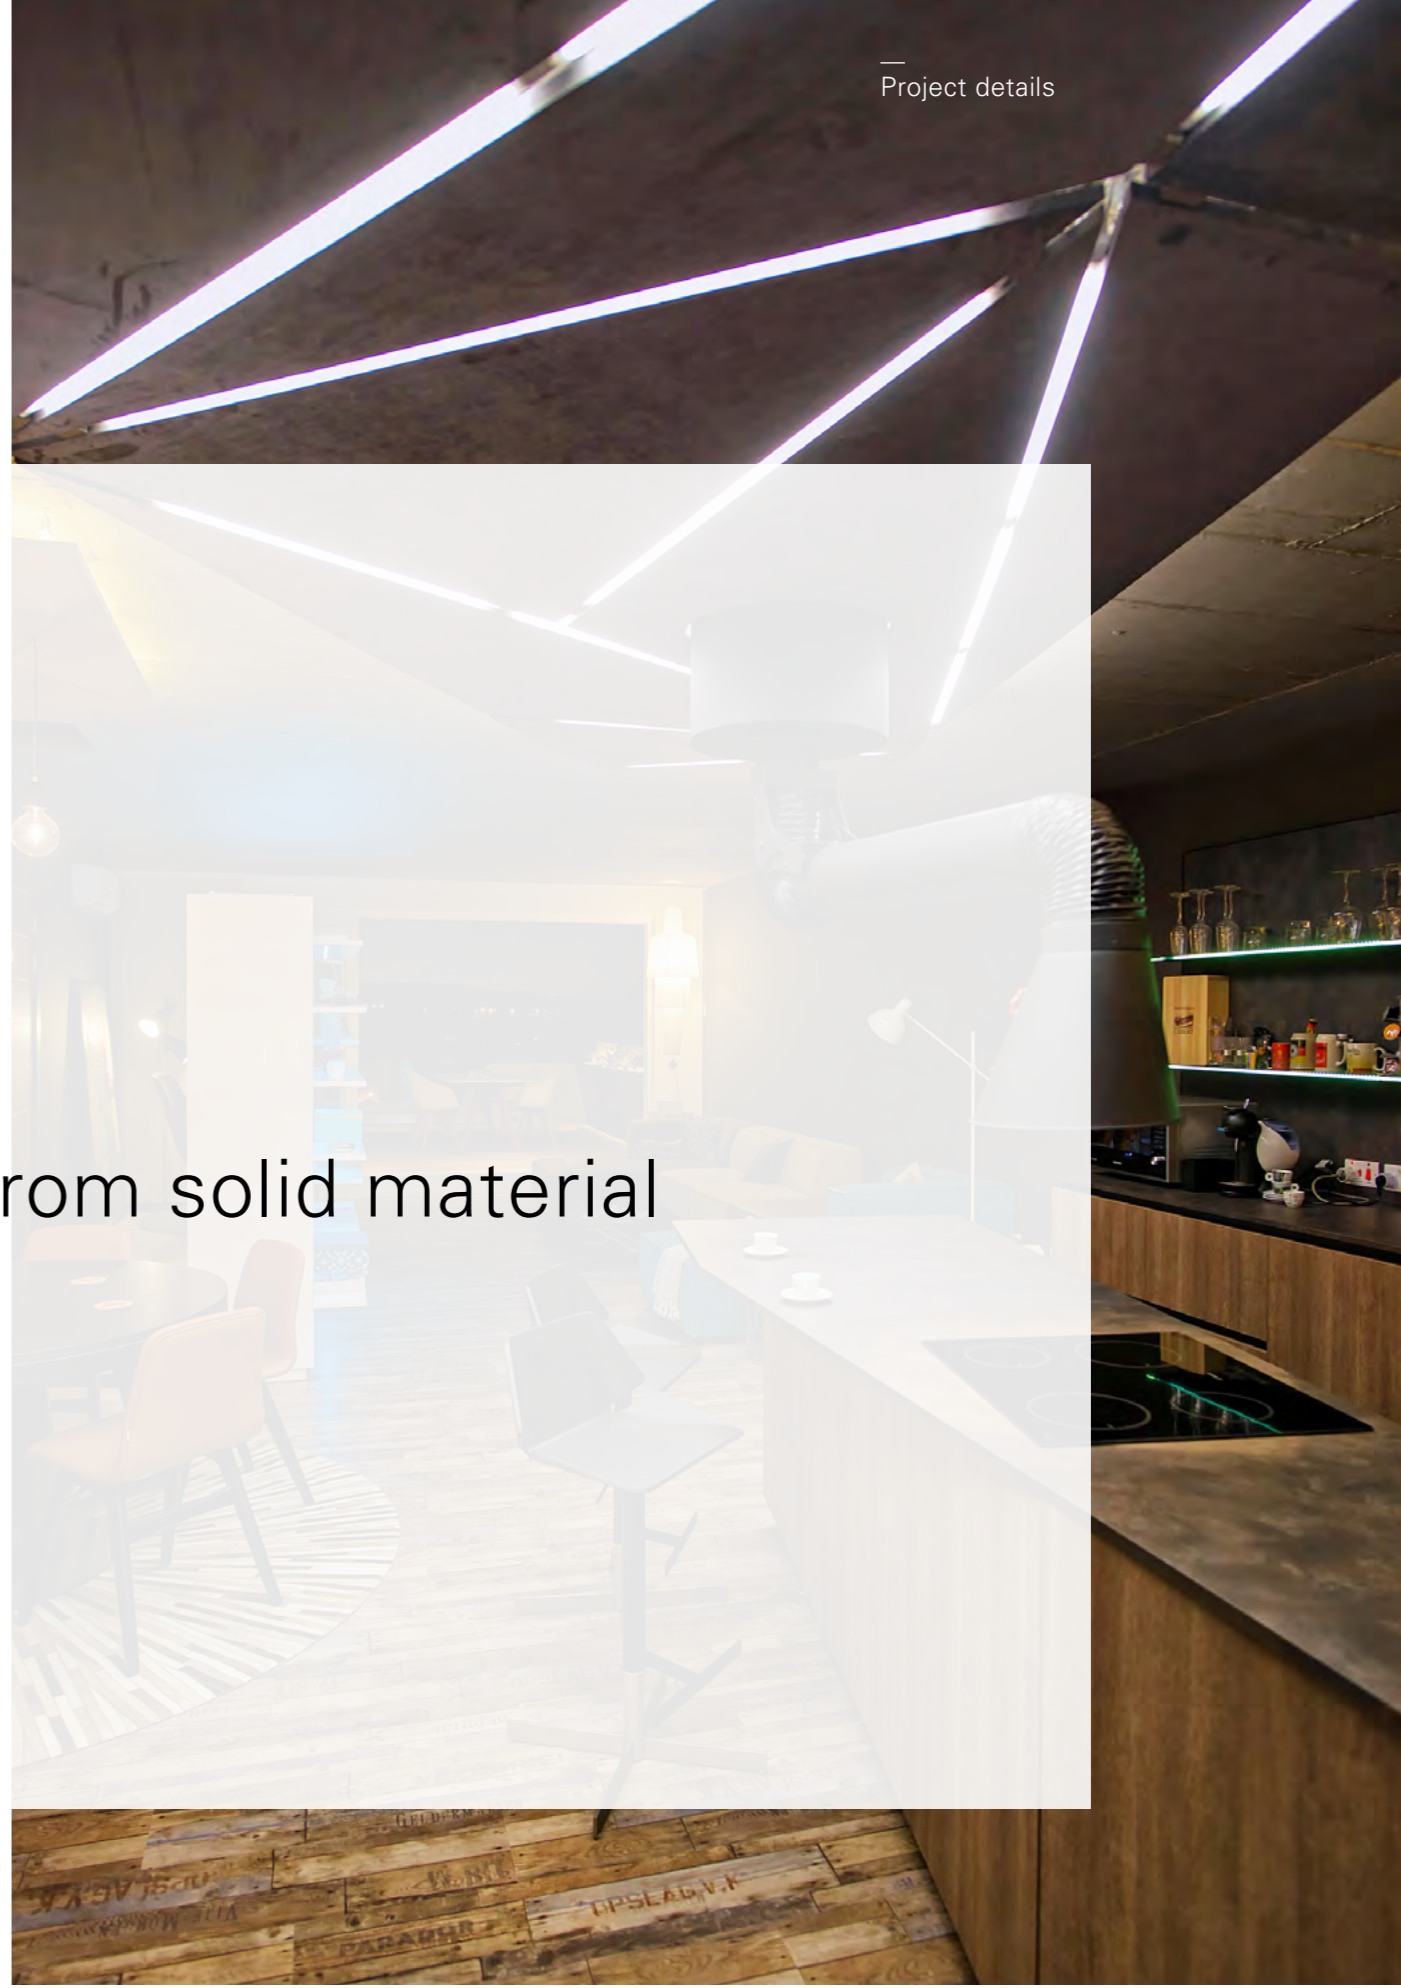

Private residence Malta

»Flooring on the floor and on the walls: versatile and always the right style.«

Private residence Malta

Private residence
Malta

Project details:

- › Category: Residential
- › Product: Vinyl flooring from solid material
- › Installed area: 110 sqm
- › Architect: N/A
- › Year: 2016

Residential
Vinyl flooring from solid material
110 sqm
N/A
2016

Vinyl flooring from solid material
Boxwood vintage brown
Individual plank look (L 1209 x W 219 x H 5 mm)
1513567