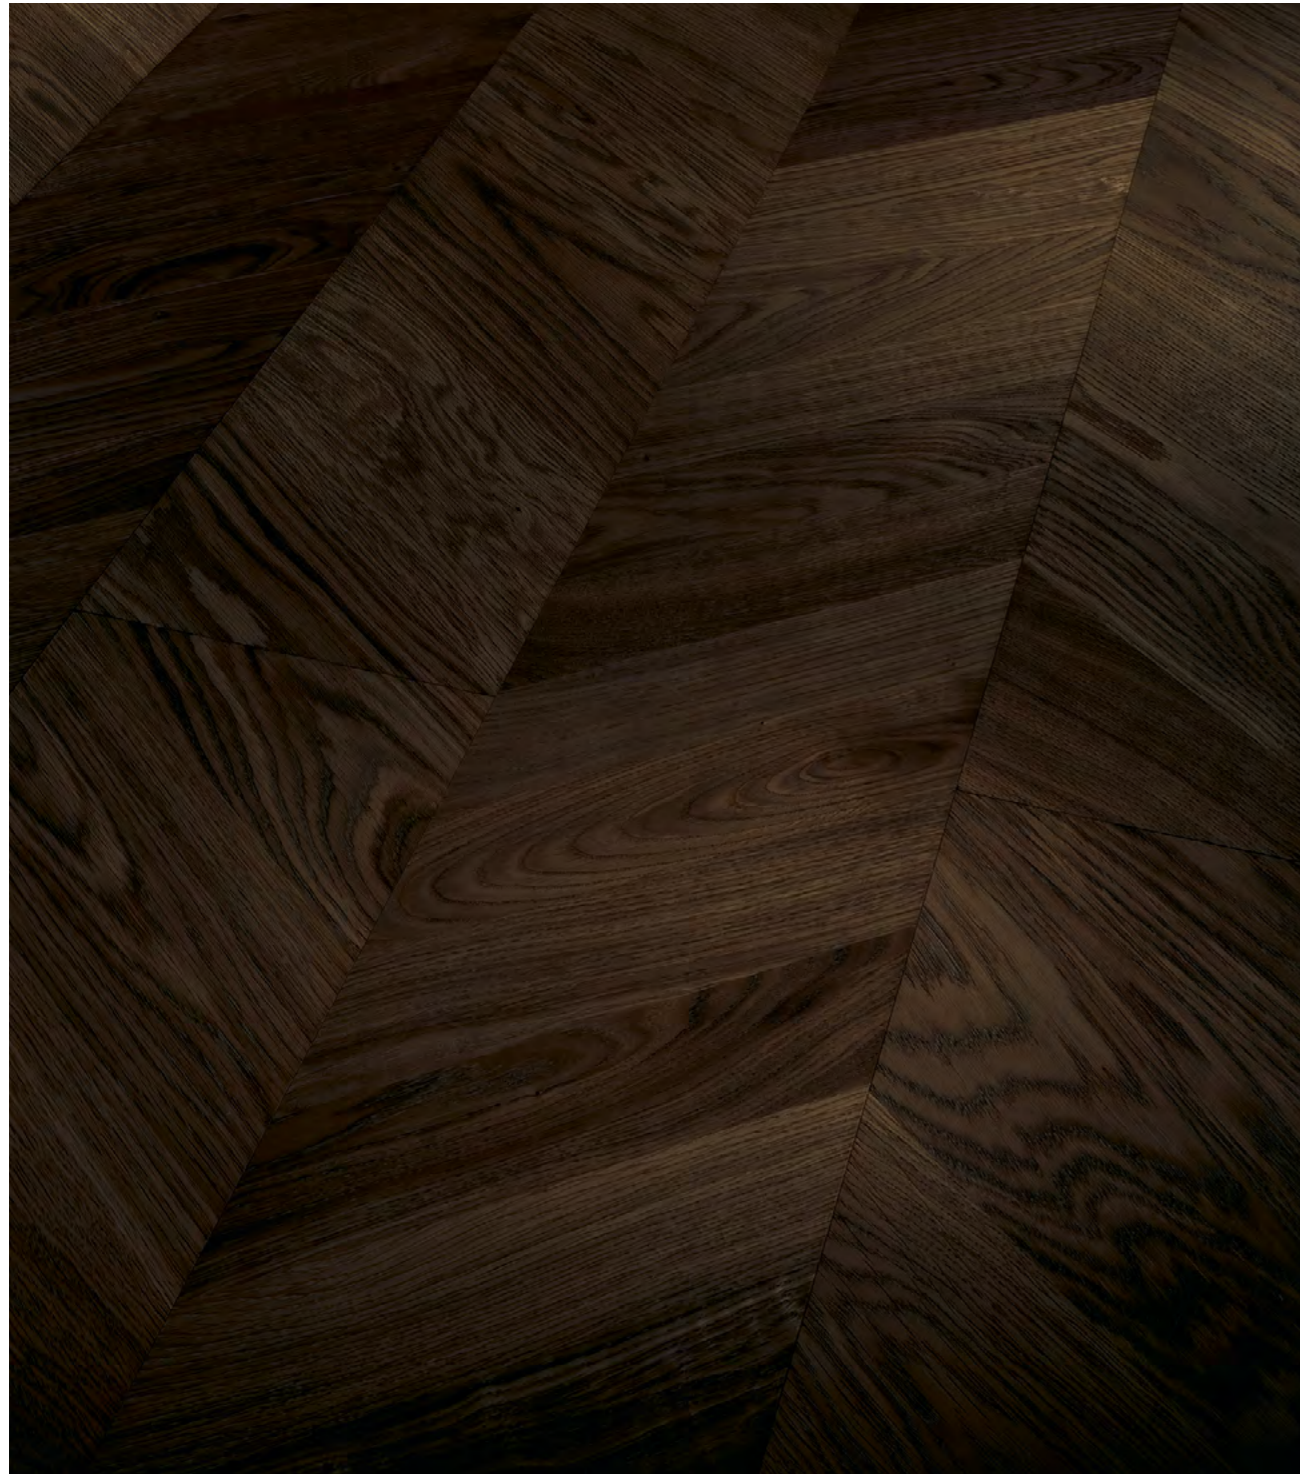

Engineered wood flooring

New Classics Design Edition, French Oak Smoked
mini bevel

Wide plank in herringbone look in two modules

(L 1882 × W 190 × H 15 mm)

1531925 and 1531929

25
years