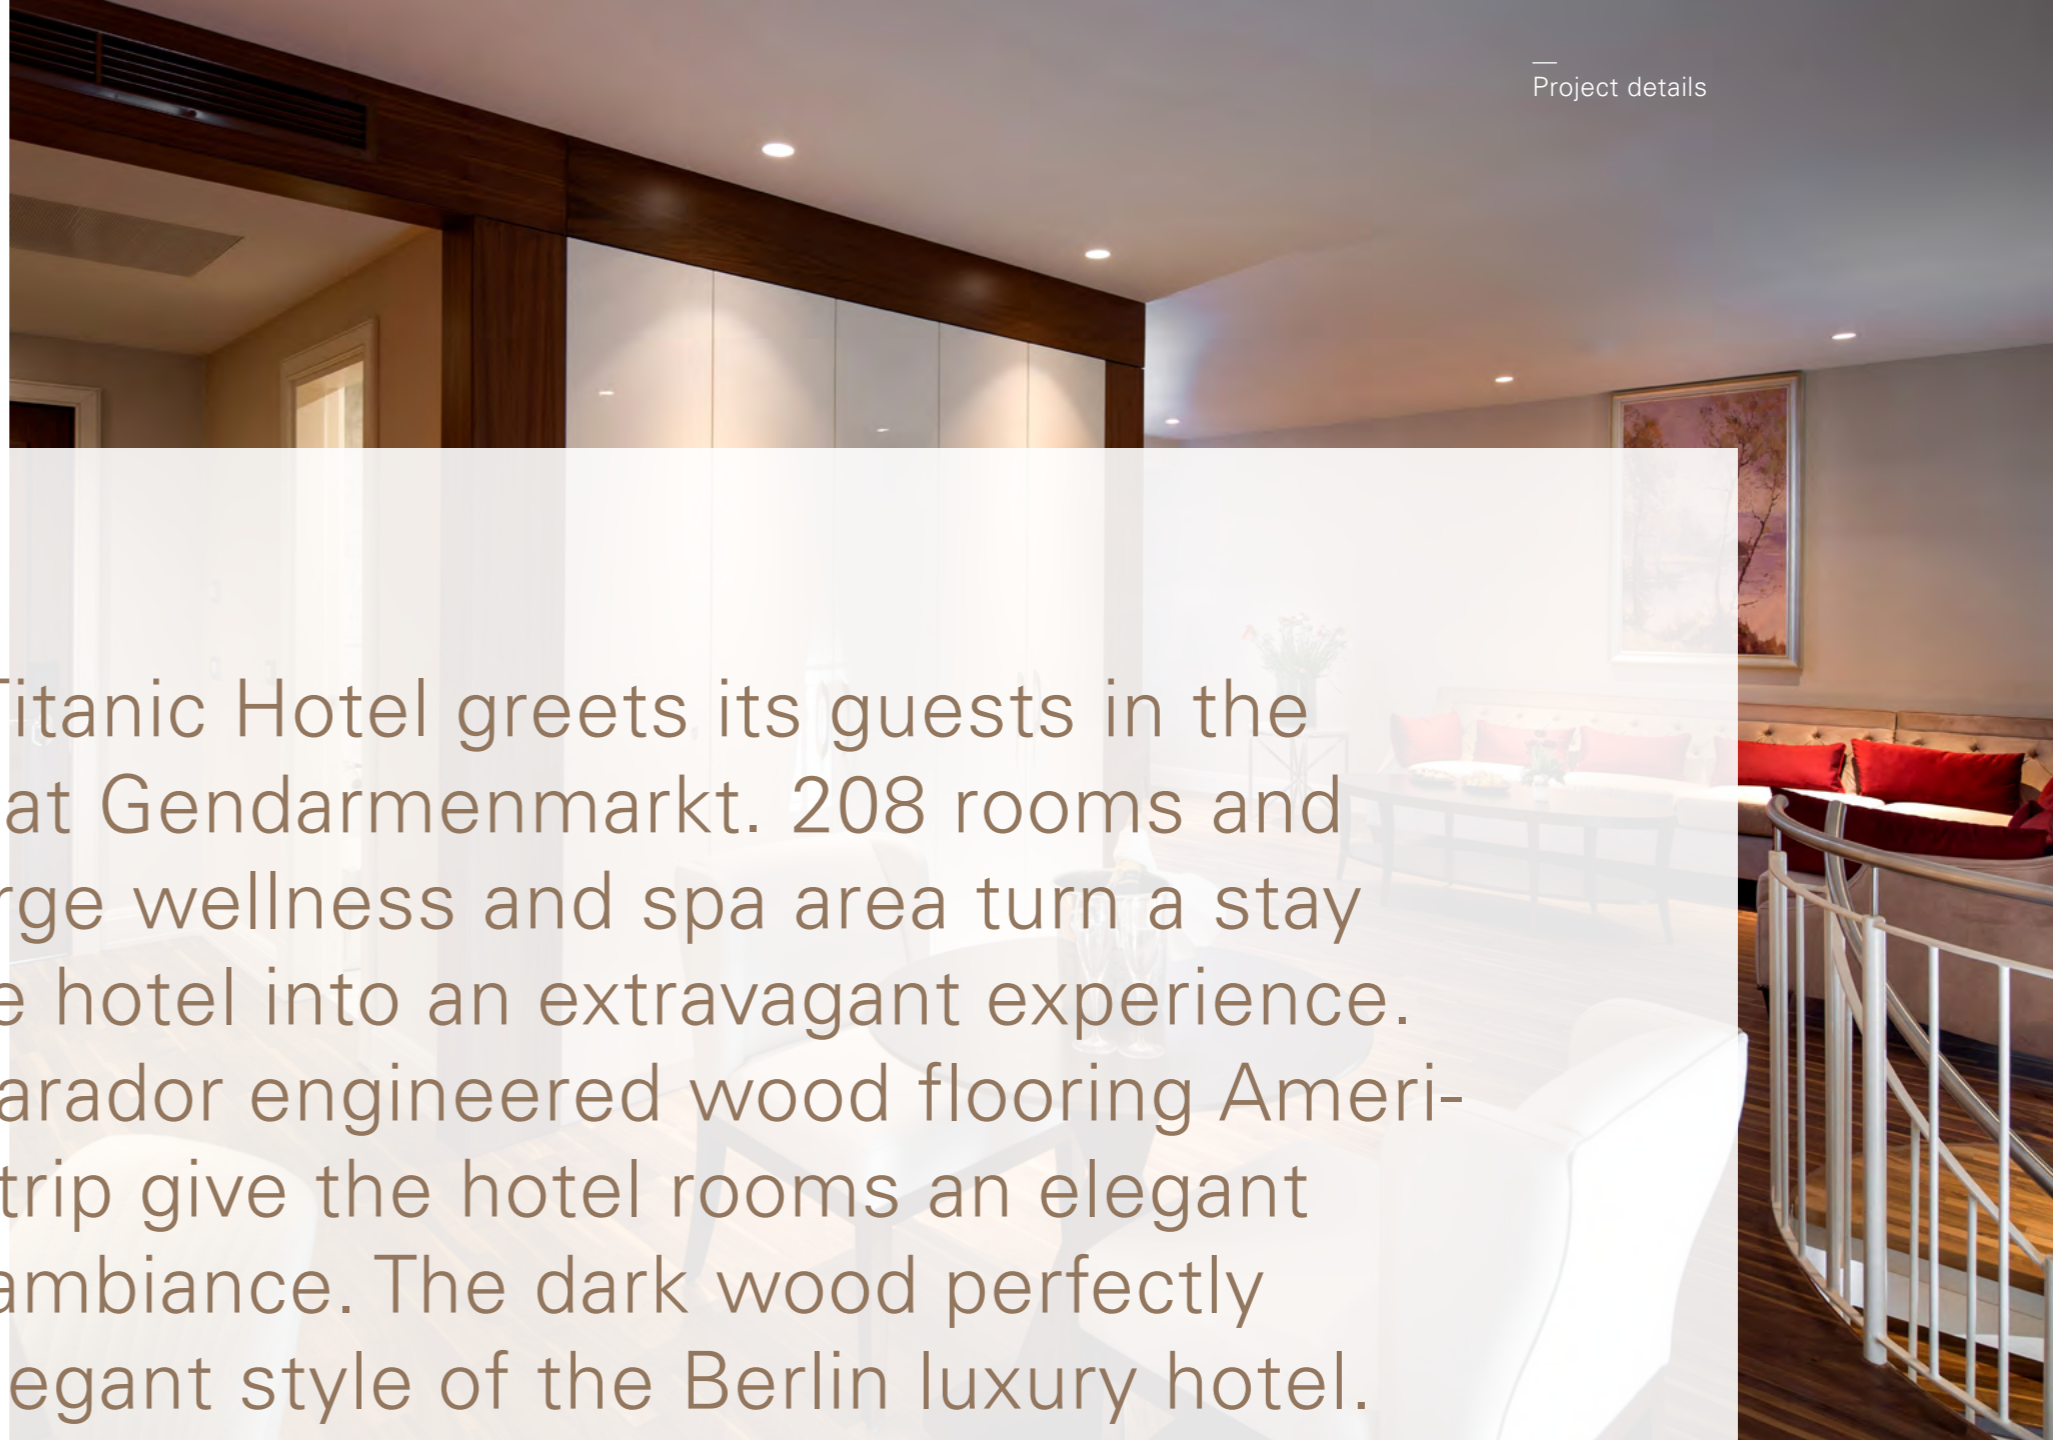

» The luxurious Titanic Hotel greets its guests in the heart of Berlin at Gendarmenmarkt. 208 rooms and suites and a large wellness and spa area turn a stay in this boutique hotel into an extravagant experience. 3000 sqm of Parador engineered wood flooring American walnut 3-strip give the hotel rooms an elegant and charming ambiance. The dark wood perfectly matches the elegant style of the Berlin luxury hotel. The classic 3-strip format emphasises the timeless character of the rooms.«